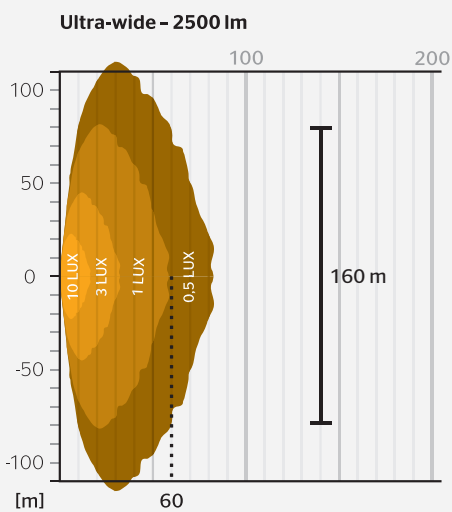

Photometric data

Luminous flux	2500 lm
Colour temperature	5700 K \pm 500 K

LED module information

Number of LEDs per module	6
---------------------------	---

Dimensions & Weight

Product weight	656 g
Depth	68,4 mm
Width	117.1 mm
Height	113.42 mm

Light distribution

Dimensions