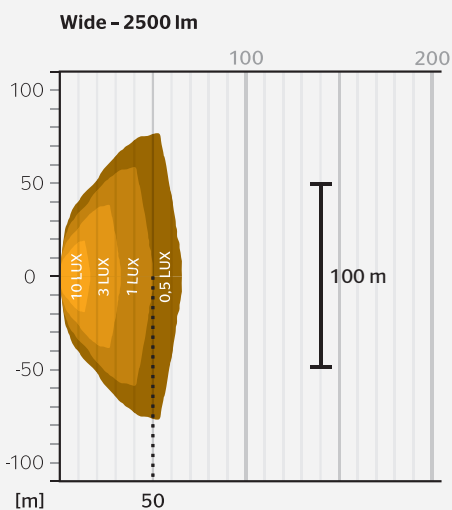

### Photometric data

Luminous flux	2500 lm
Colour temperature	5700 K $\pm$ 500 K

## Dimensions & Weight

Product weight	651 g
Depth	68,4 mm
Width	117.1 mm
Height	113.42 mm

## Light distribution

## Dimensions