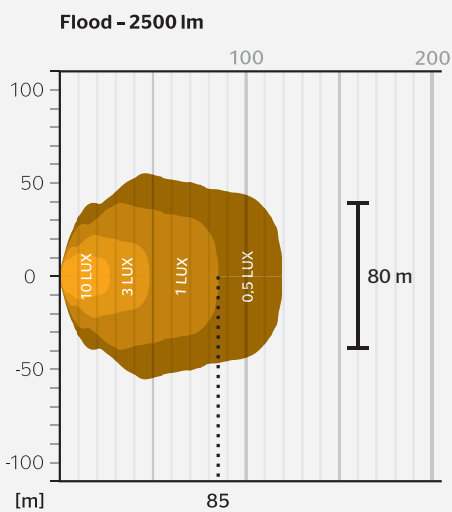

### Photometric data

Luminous flux	2500 lm
Colour temperature	5700 K $\pm$ 500 K

## Dimensions & Weight

Product weight	650 g
Depth	68,4 mm
Width	117.1 mm
Height	113.42 mm

## Light distribution

## Dimensions